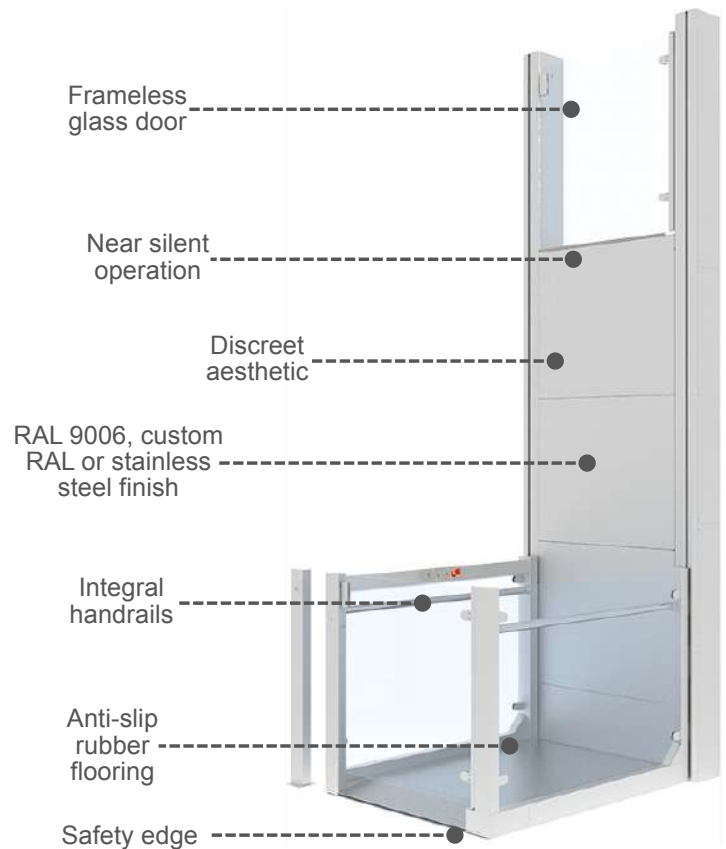

Gartec 3000 Platform Step Lift

GARTEC
LEADING THE PLATFORM LIFT INDUSTRY

TECHNICAL

Type of Lift	Short travel platform lift for public and commercial environments	
Useage	Passenger platform lift Ambulant or wheelchair use	
Environment	Internal or External	
Travel	600mm - 3000mm	
No. of Floors	2	
Rated Speed	0.15m/s	
Capacity	400kg	
Drive System	Belt drive system with emergency battery backup	
Machine Room	Integral to guide rails	
Controls	Illuminated, constant pressure Optional single touch at landings	
Power Req.	220-240v, 1ph, 16A 380-400v, 3ph, 10A, 50Hz	
Movement	Supplied, self supporting Glass or solid panels	
Gate	Frameless half height gate at top and bottom floor Powered option available	
Gate Height	1100mm	
Configuration	Through car	
Pit/Ramp	75mm pit or integral ramp	
Compliance	EN81-41 ISO 9001:2008 2006/42/EC 2004/108/EC Part M Compliant	<i>Harmonised standards: EN ISO 12100:2010 EN60204-1:2006</i>

The Gartec 3000 platform step lift is a simple and aesthetically pleasing low travel lift. Ideal for easy internal access, and with impressive safety features, the 3000 is modern, versatile and functional.

Stylish finishes and silent operation make the 3000 work in almost any environment - and the small footprint and quick installation make it an easy choice.

KEY FEATURES

What do you need?

From site visits to specific drawings, quotes to pre-contract meetings, Gartec are experienced and ready to help however we can.