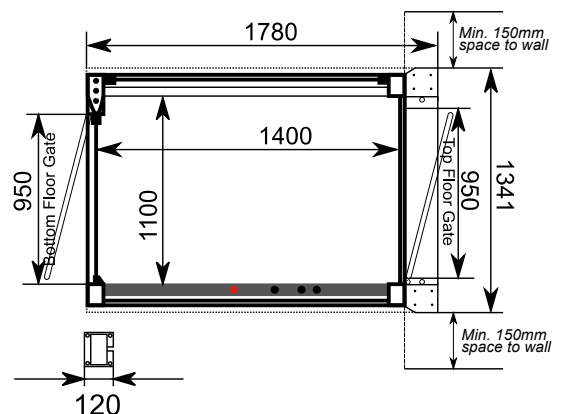

Gartec 3000 Platform Step Lift

GARTEC
LEADING THE PLATFORM LIFT INDUSTRY

OPTIONS

Location	Internal or External
Gate	Frameless as standard Automatic powered optional
Pit	75mm pit instead of integral ramp
Buttons	Tactile or braille buttons Dual control on platform Control panel button configuration Remote control
Safety	Safety edge as standard Under-platform proximity sensor option
Communicate	Audible alarm as standard Autodialler / GSM option
Finishes	RAL 9006 (White Aluminium) Brushed stainless steel finish Any RAL colour choice

Gartec 3000 in
Stainless Steel finish

Gartec 3000 in White

DIMENSIONS

Platform Size	External Dimension
900 x 1400mm	1100 x 1770mm
1000 x 1400mm	1200 x 1770mm
1100 x 1400mm	1300 x 1770mm

Bespoke platform sizes available on request

PLAN VIEWS

1100x1400 (Standard Size)

Putting Safety First

Emergency battery backup, safety edge and an emergency stop button come as standard to keep you safe